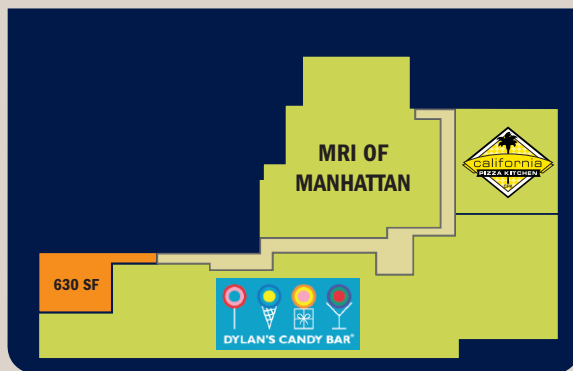

THIRD AVENUE at 60TH STREET

NEW YORK, NEW YORK

Premier Corner Location

- Located in Midtown Manhattan across from Bloomingdale's
- Unparalleled location at a prime Manhattan office, retail, residential and transportation hub (New York City's fifth busiest subway station)
- Combined 12,000 SF ground and 2nd floor retail
- Existing installation ideal for national flagship or high-end restaurant

**Up to 12,000 SF
Contiguous on Two
Levels Available**

KEY TENANTS

**California Pizza Kitchen, Starbucks,
Dylan's Candy Bar, Mephisto Shoes**

PREMIER CORNER LOCATION
Adjacent to Bloomingdale's in
Midtown Manhattan

THIRD AVENUE at 60TH STREET

NEW YORK, NEW YORK

SECOND LEVEL

STREET LEVEL

LOWER LEVEL

600 Madison Avenue, 14th Floor, New York, NY 10022
 T 212.935.1330 F 212.832.5369
www.mpi-re.com | leasing@mpi-re.com