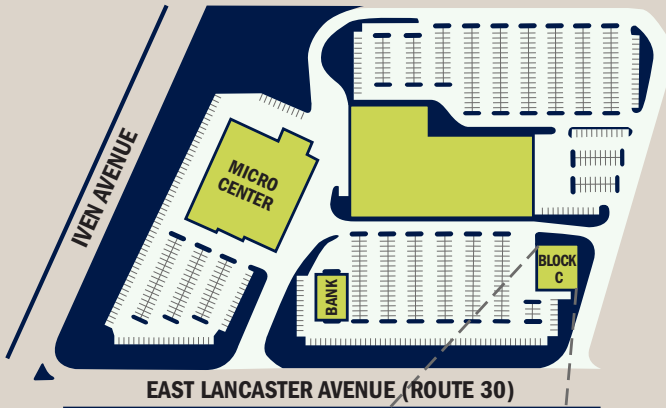

ST. DAVID'S SQUARE RADNOR (PHILADELPHIA), PENNSYLVANIA

BLOCK C

UPPER LEVEL

LOWER LEVEL

600 Madison Avenue, 14th Floor, New York, NY 10022
T 212.935.1330 F 212.832.5369
www.mpi-re.com | leasing@mpi-re.com