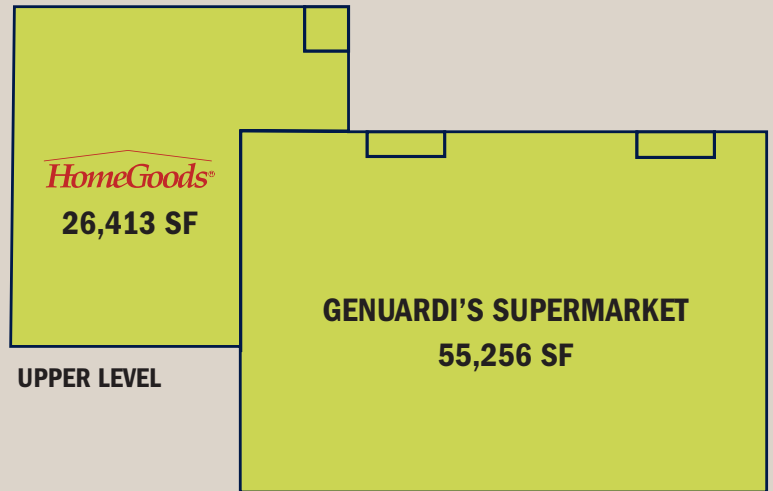

ST. DAVID'S SQUARE RADNOR (PHILADELPHIA), PENNSYLVANIA

BLOCK C

UPPER LEVEL

LOWER LEVEL

600 Madison Avenue, 14th Floor, New York, NY 10022
T 212.935.1330 F 212.832.5369
www.mpi-re.com | leasing@mpi-re.com