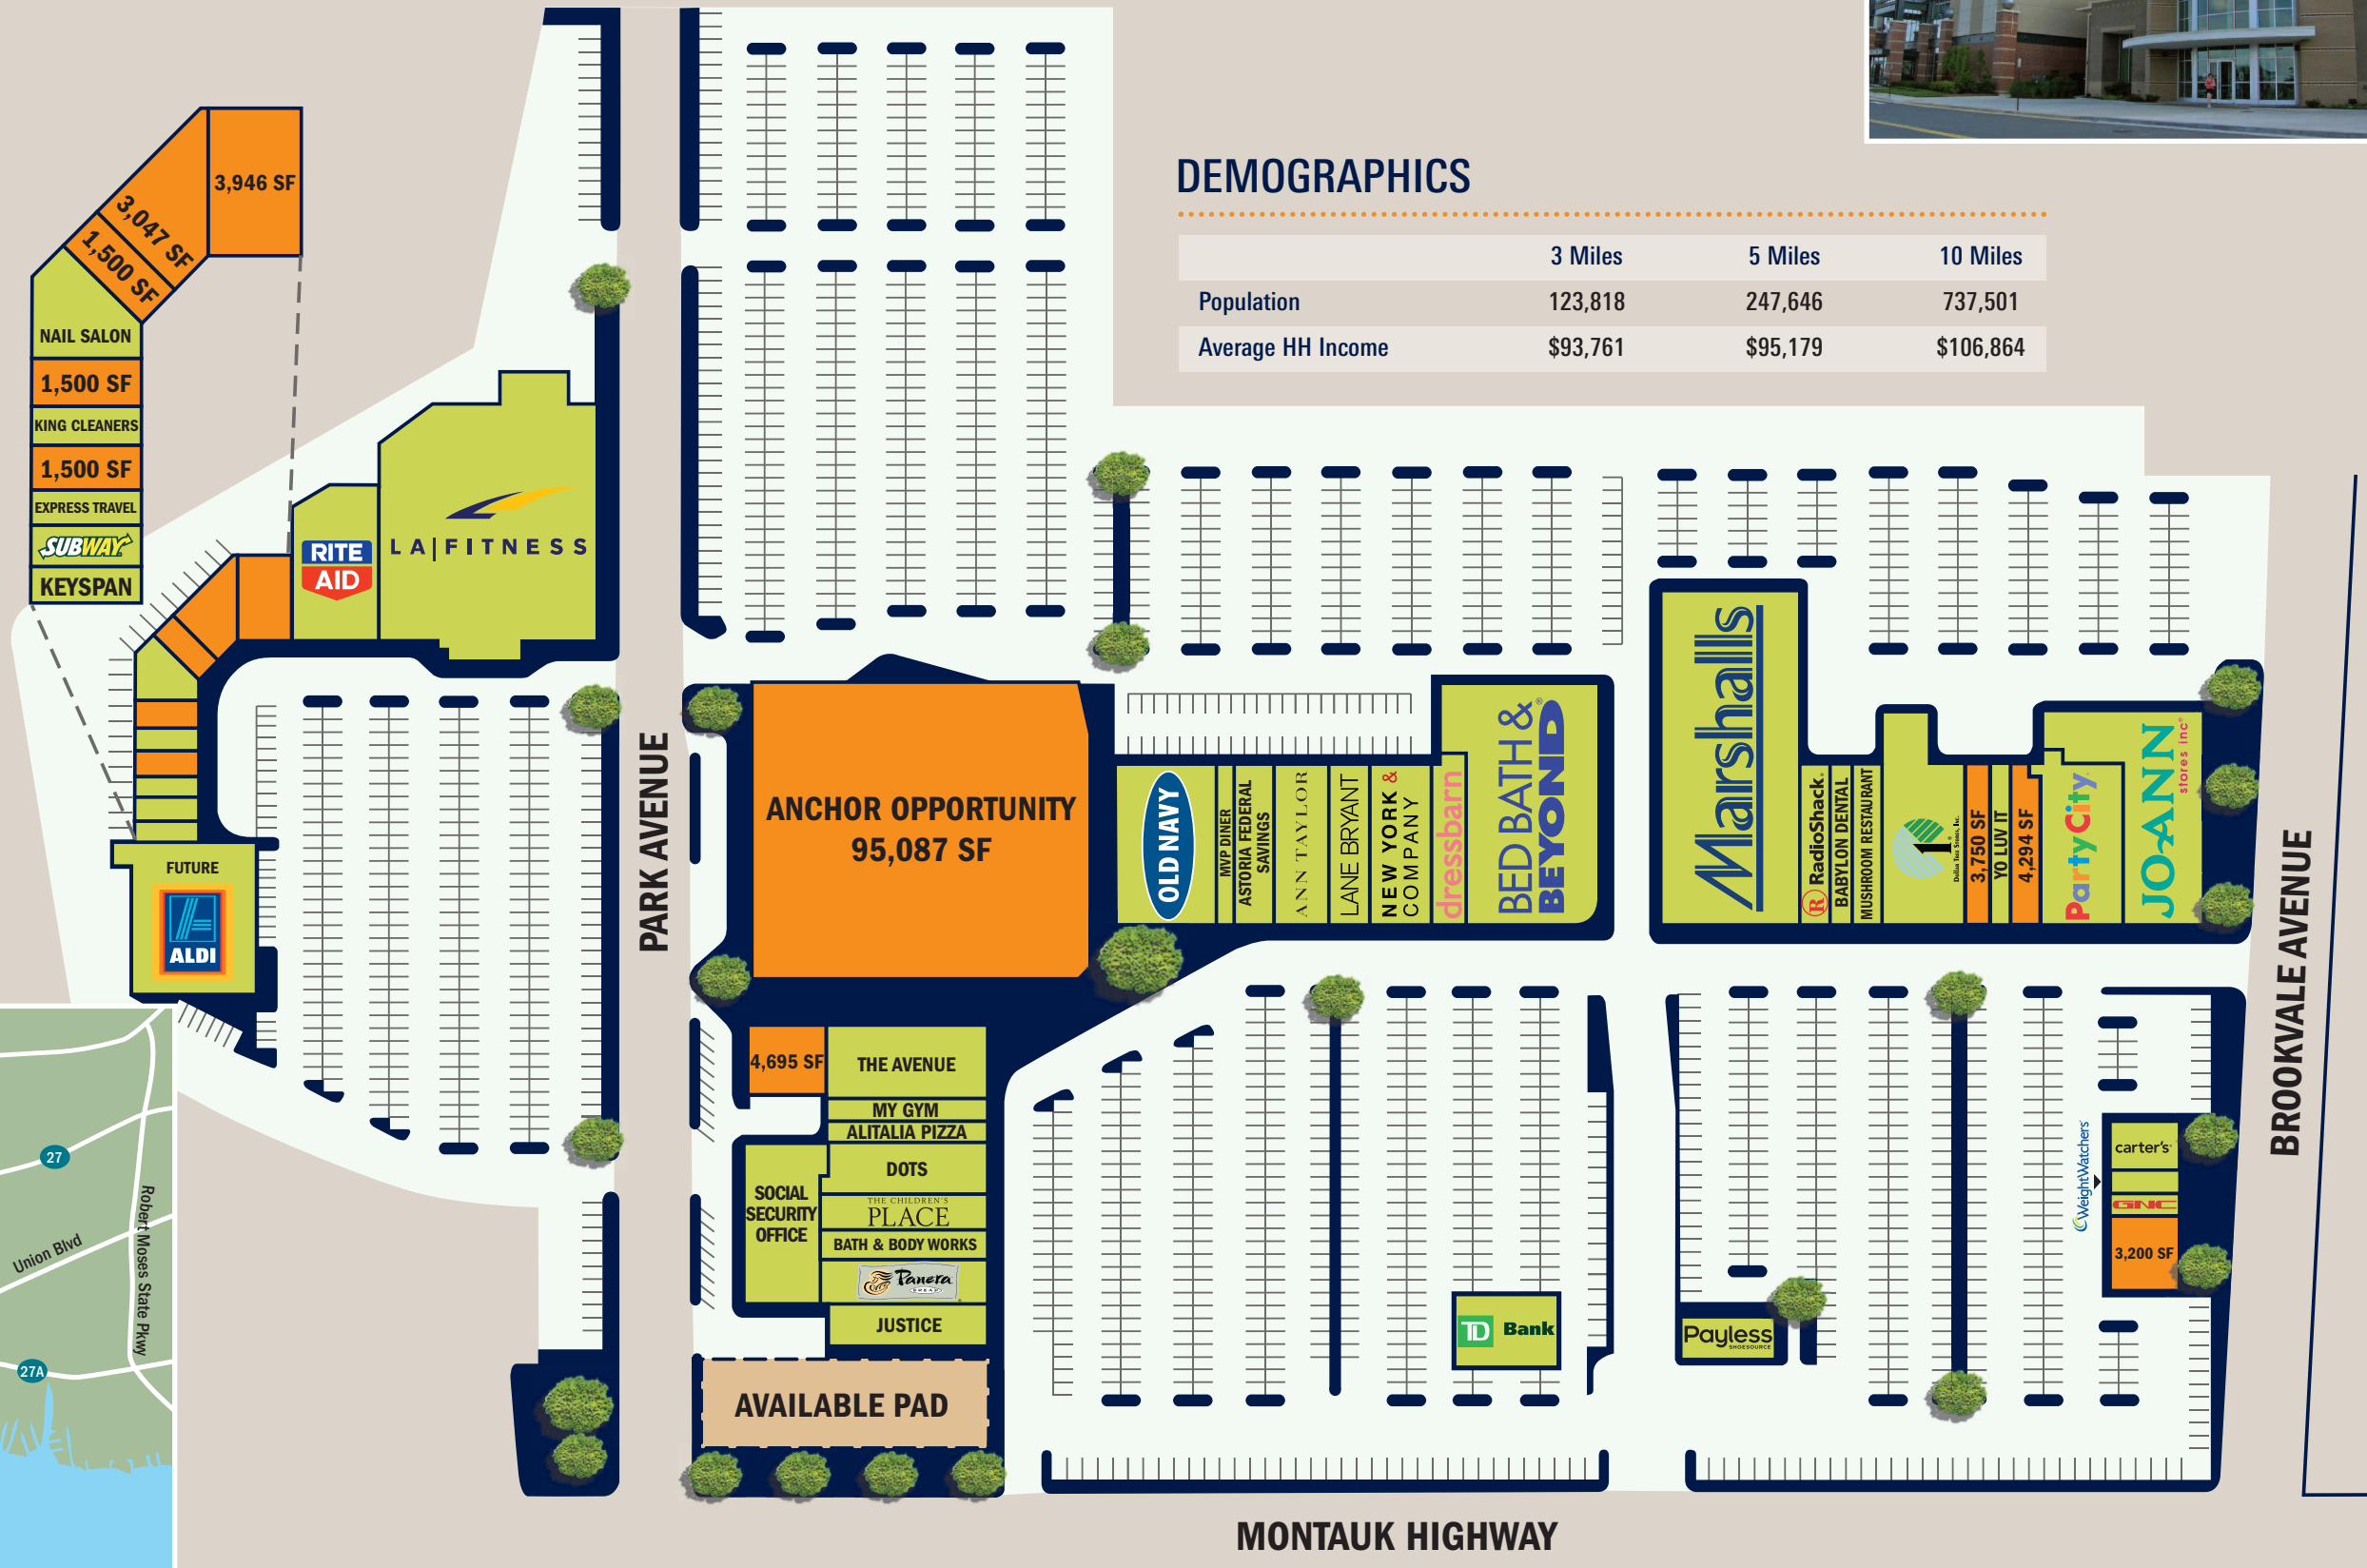

# GREAT SOUTH BAY WEST BABYLON (LONG ISLAND), NEW YORK

## Montauk Highway & Park Avenue

- Situated directly on the heavily trafficked Montauk Highway (Route 27A), one of Long Island's major arteries that connects Nassau and Suffolk Counties and Queens, New York
- Preeminent power center on Montauk Highway servicing South Central Nassau County
- Anchor space up to 200,000 SF available as well as smaller space units

**Total GLA 470,000 SF**

**BUSY POWER CENTER**  
Features a Tenant Roster of Leading National, Regional and Local Retailers

## DEMOGRAPHICS

	3 Miles	5 Miles	10 Miles
Population	123,818	247,646	737,501
Average HH Income	\$93,761	\$95,179	\$106,864