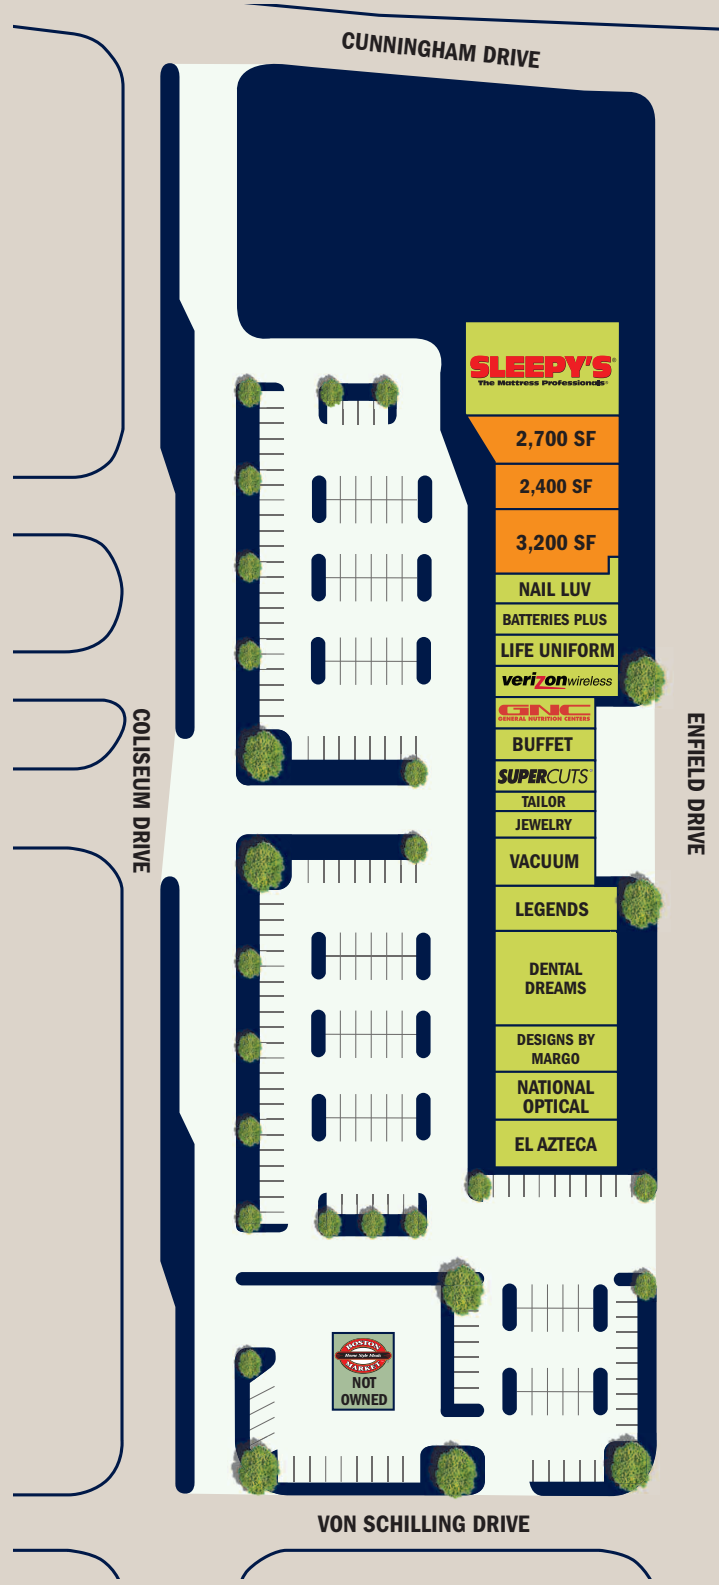

# COLISEUM SQUARE

## HAMPTON (HAMPTON ROADS MSA), VIRGINIA

600 Madison Avenue, 14th Floor, New York, NY 10022  
 T 212.935.1330 F 212.832.5369  
 www.mpi-re.com | leasing@mpi-re.com